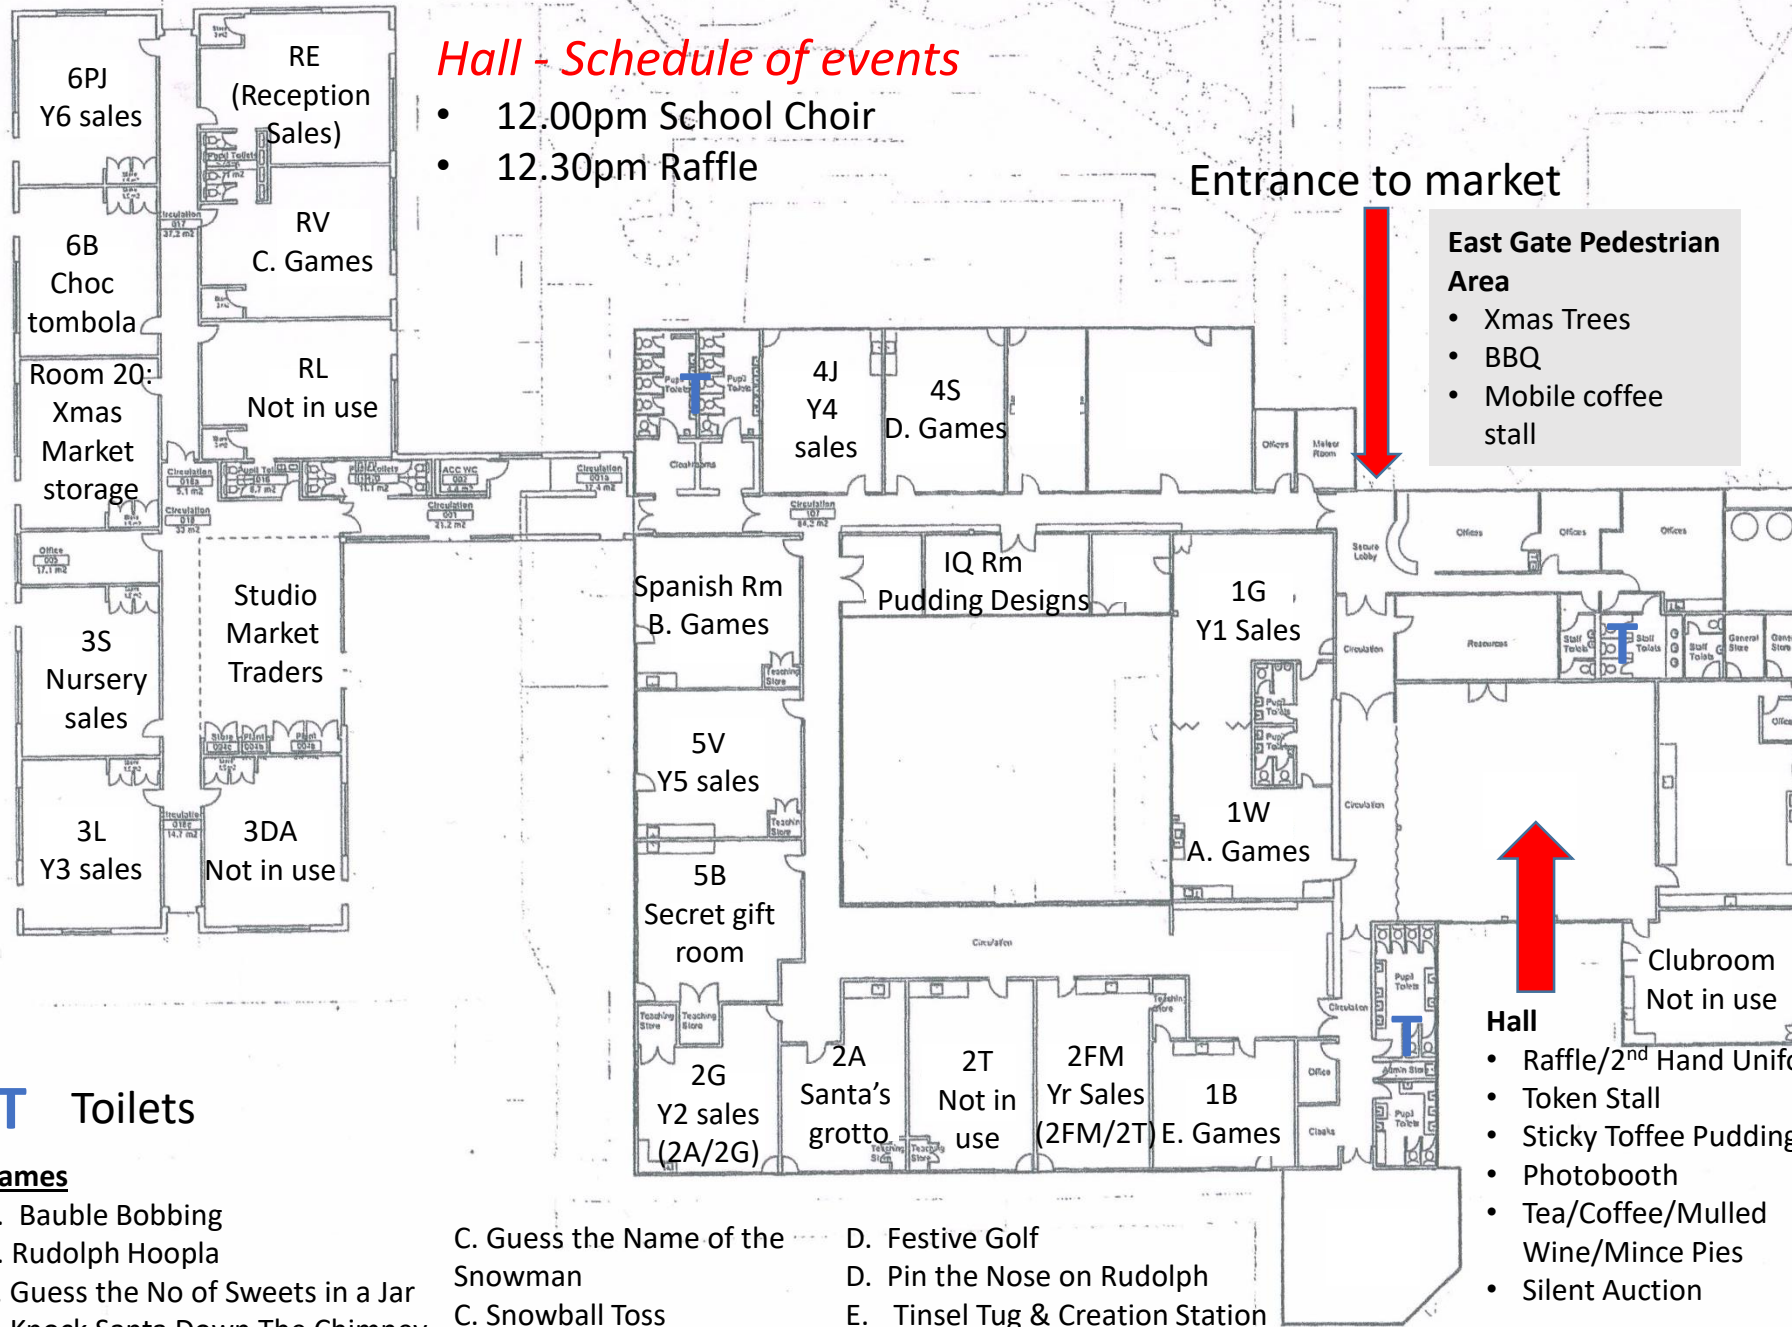

** Welcome to the PTA's Stamford Green Christmas Market**

Don't miss...

Hall - Schedule of events

- 12.00pm School Choir
- 12.30pm Raffle

- The creativity of your children in their year group's sales room.
- The unique lots to win in our silent auction in the hall... Please bid!
- The one and only Stamford Green Sticky Toffee Pudding to buy in the hall, and all entries to view in the IQ room.
- Our wonderful traders Christmas stalls in the Studio to buy xmas gifts & treats.
- Our fun festive photo booth in the hall.
- The opportunity to buy a secret Christmas gift for parents or relatives in 5B.
- All our exciting festive games across the school.
- Santa's Grotto in 2A.