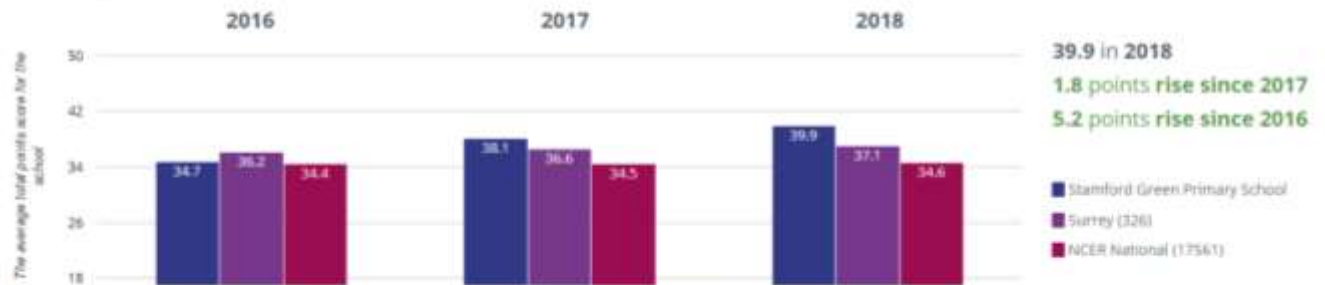

📊 Average Total Points Score

% of children at the expected level or above			
Area of learning	Stamford Green Primary School	Surrey	National
Personal, Social and Emotional Development	93.3%	90.4%	85.2%
Physical Development	93.3%	92.2%	87.4%
Communication and Language	87.8%	87.9%	82.4%
Prime Areas Summary	85.6%	85.2%	79.4%
Literacy	78.9%	80.6%	73.3%
Mathematics	91.1%	86.2%	78.3%
Understanding the World	95.6%	92.2%	84%
Expressive Arts and Design	97.8%	94.3%	87.2%
Specific Areas Summary	78.9%	79%	70.9%
All Areas of Learning Summary	77.8%	77.9%	-
Good Level of Development	77.8%	78.4%	71.5%