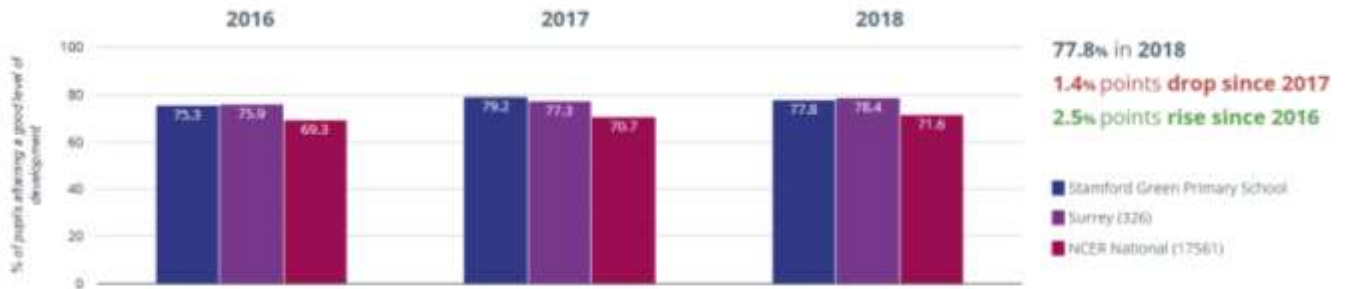

Stamford Green Primary School – Achievement & Attainment Information

Results – 2018

End of Early Years Foundation Stage (EYFS)

★ Good Level Of Development