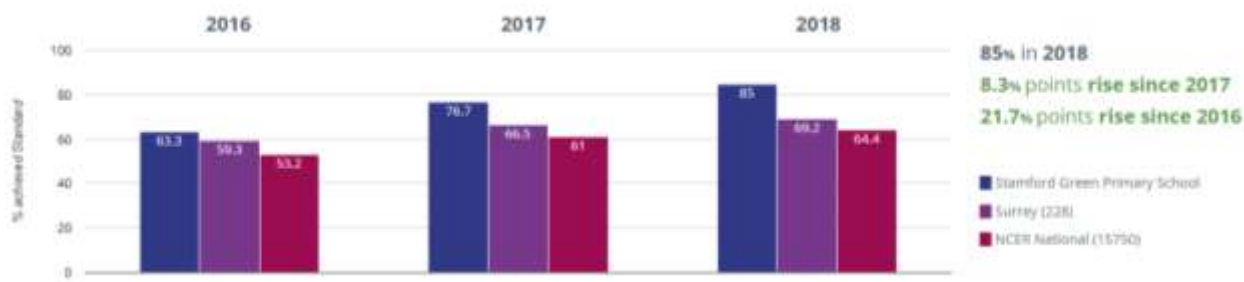

End of KS2 National Curriculum Tests

RWM - achieved standard