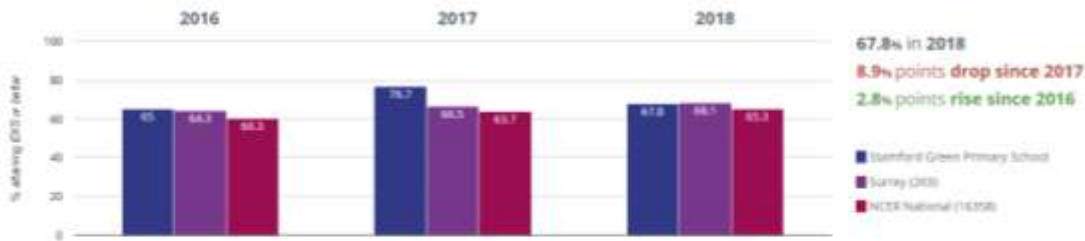

End of KS1 Assessment (Classroom evidence + tests)

RWM - attaining EXS or better