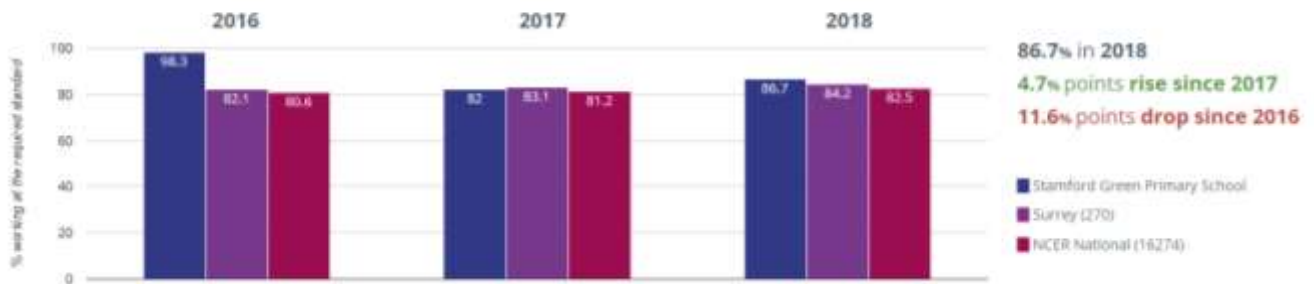

Phonics Screening Test

Year 1: Working At