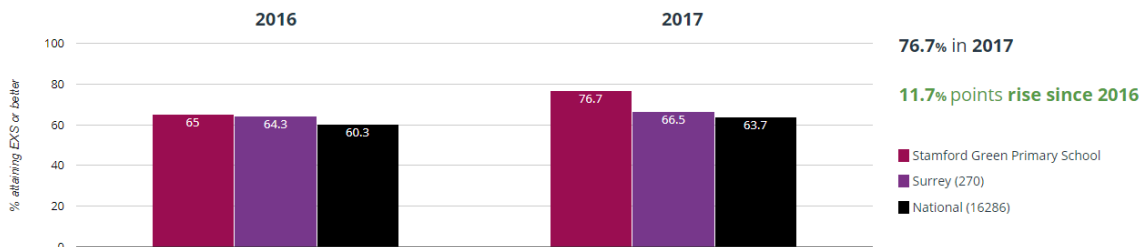

End of KS1 Assessment (Classroom evidence + tests)

RWM - attaining EXS or better