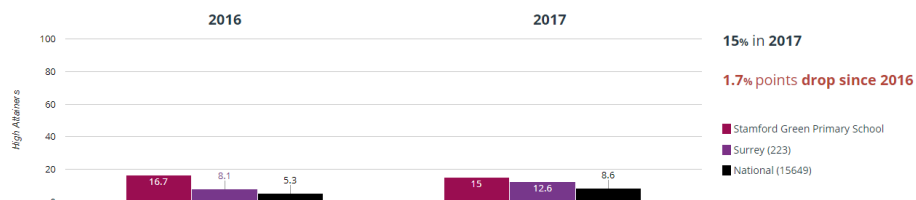

## Working at Greater Depth

	Reading	Writing	Maths
<b>Stamford Green Primary School</b>	45%	16.7%	27%
<b>Surrey</b>	32.2%	19.1%	75%
<b>National</b>	25%	16%	21%

# End of KS2 National Curriculum Tests

RWM - achieved standard

RWM