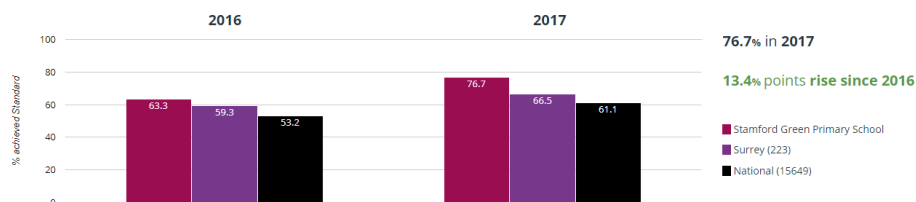

End of KS2 National Curriculum Tests

RWM - achieved standard