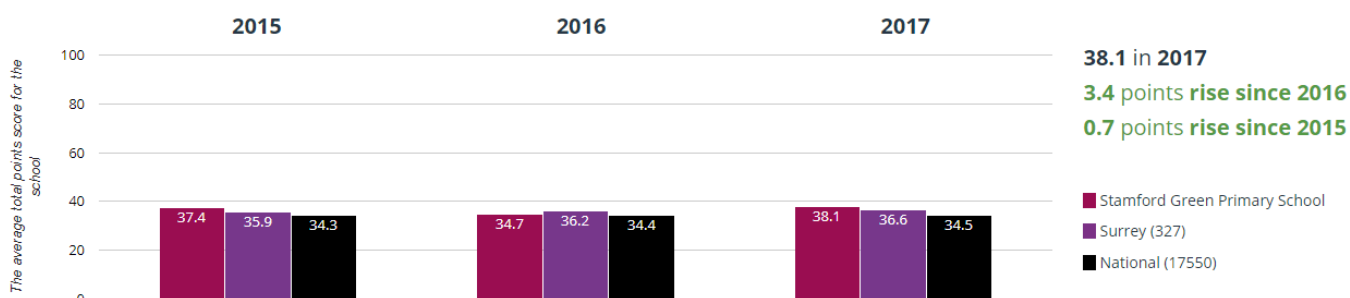

⌘ Average Total Points Score

% of children at the expected level or above			
Area of learning	Stamford Green Primary School	Surrey	National
Personal, Social and Emotional Development	90.8%	90%	76.3%
Physical Development	92.5%	92.1%	82.7%
Communication and Language	90.8%	87.4%	72.2%
Prime Areas Summary	89.2%	84.8%	65.4%
Literacy	79.2%	79.7%	60.7%
Mathematics	89.2%	85.2%	66.2%
Understanding the World	96.7%	91.5%	75.3%
Expressive Arts and Design	96.7%	93.6%	78.2%
Specific Areas Summary	79.2%	78.0%	52.4%
All Areas of Learning Summary	79.2%	76.7%	69.0%
Good Level of Development	79.2%	77.3%	70.7%