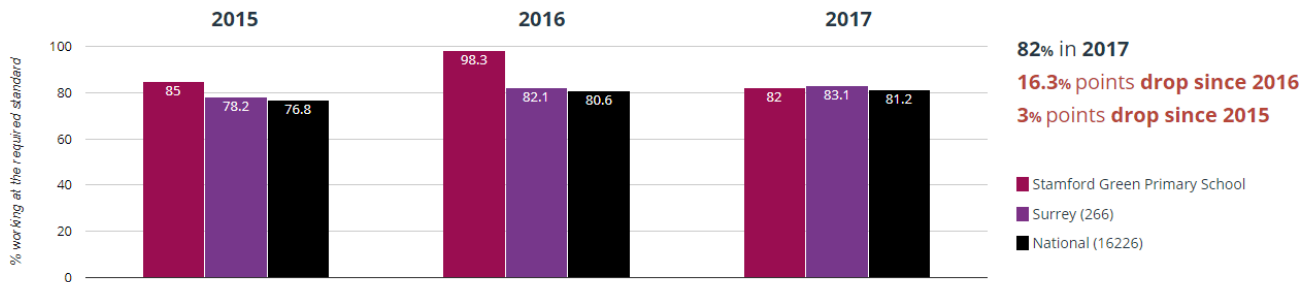

Phonics Screening Test

Year 1: Working At