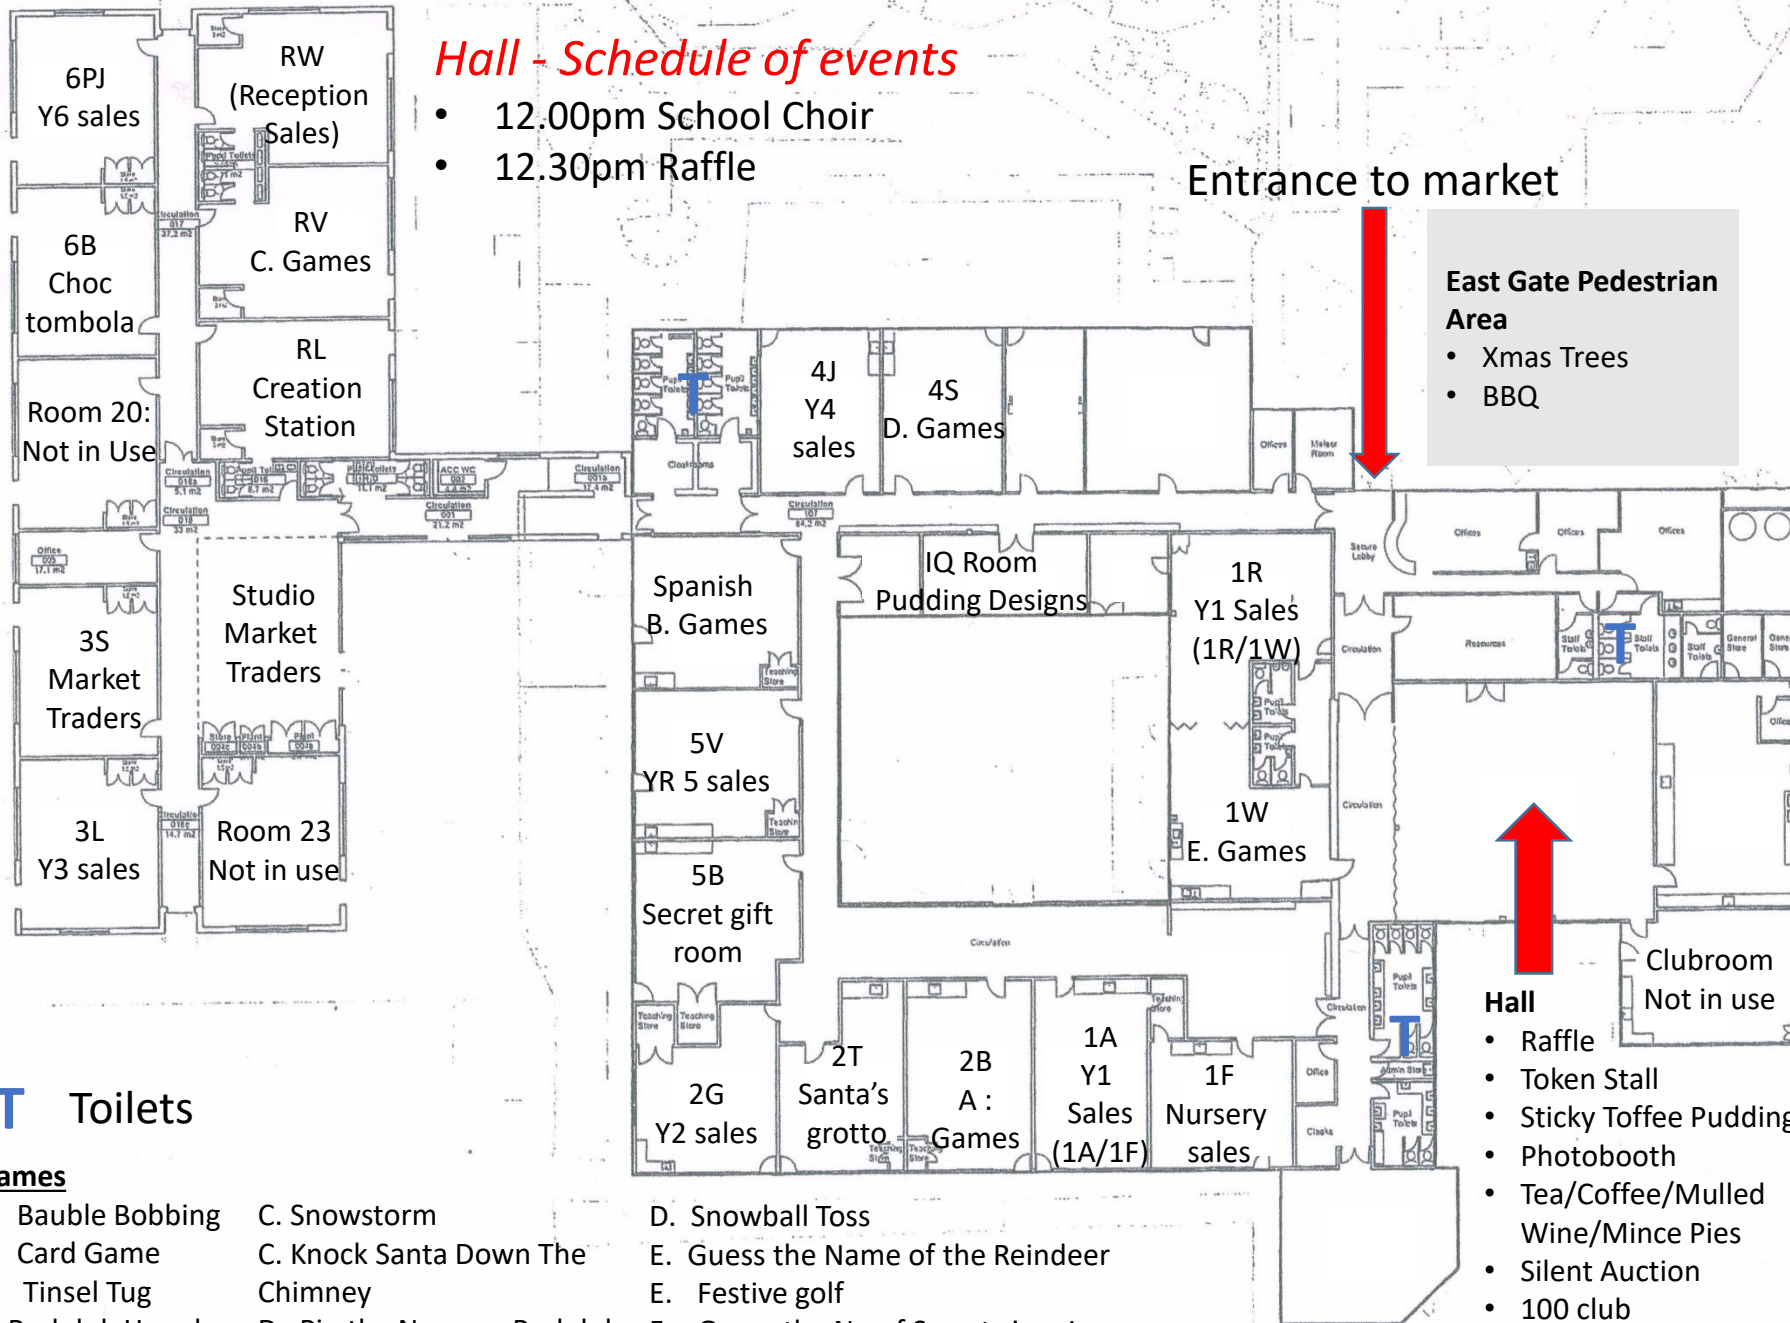

**\*\* Welcome to the PTA Christmas Market – 10.00am – 1.00pm \*\***

**Don't miss...**

**Hall - Schedule of events**

- 12.00pm School Choir
- 12.30pm Raffle

- The creativity of your children in their year group sales room.
- The unique lots to win in our silent auction in the hall... Please bid!
- The one and only Stamford Green Sticky Toffee Pudding to buy in the hall, and all entries to view in the IQ room.
- Our wonderful traders Christmas stalls in the Studio to buy Xmas gifts & treats.
- Our fun festive photo booth in the hall.
- The opportunity to buy a secret Xmas gift for parents or relatives in 5B.
- All our exciting festive games across the school.
- Santa's Grotto in 2T.
- Join the Stamford Green 100 Club in the hall.

**T Toilets**

**Games**

- |                   |                                 |                                    |
|-------------------|---------------------------------|------------------------------------|
| A. Bauble Bobbing | C. Snowstorm                    | D. Snowball Toss                   |
| A. Card Game      | C. Knock Santa Down The Chimney | E. Guess the Name of the Reindeer  |
| B. Tinsel Tug     | D. Pin the Nose on Rudolph      | E. Festive golf                    |
| B. Rudolph Hoopla |                                 | F. Guess the No of Sweets in a Jar |