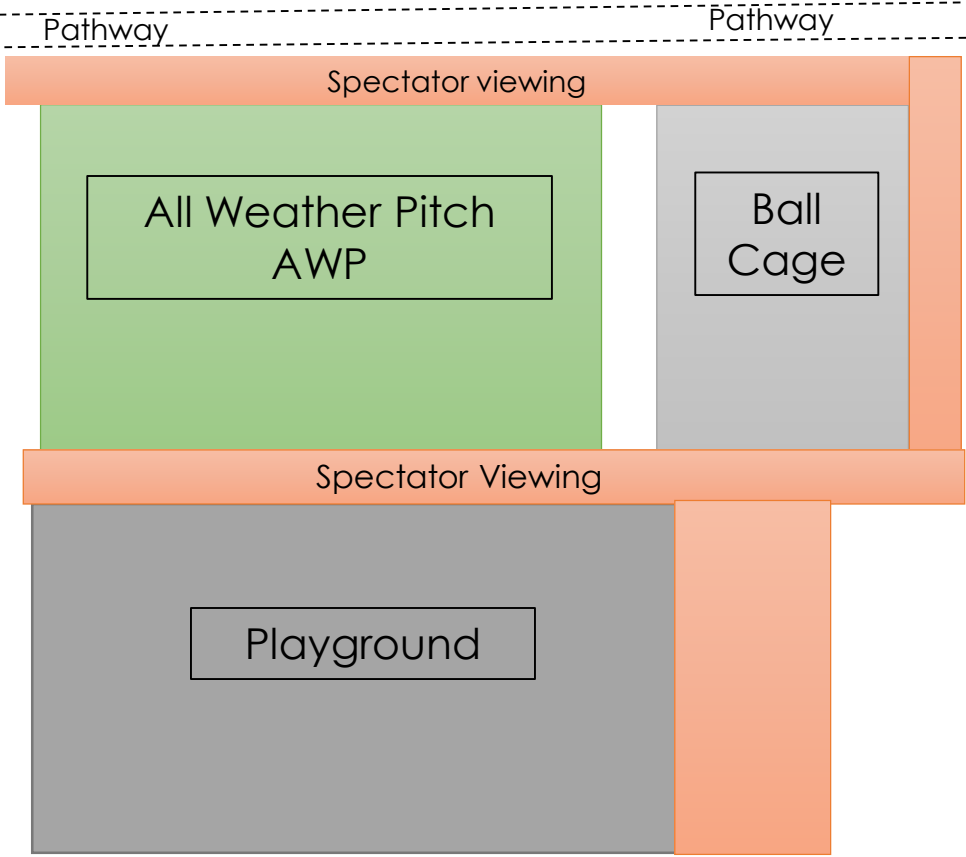

West Gate

Pathway

Pathway

Pathway

To the East Gate

Stamford Green Sports Day 2018